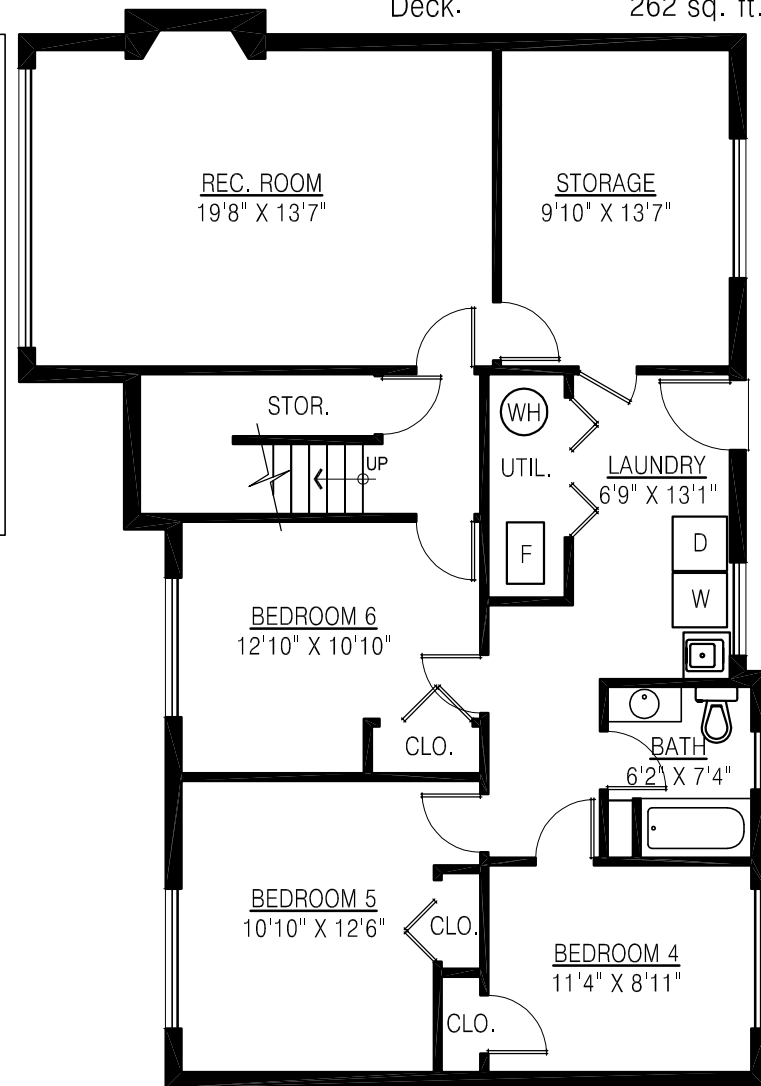

Neal Uchida

BLU Realty

604.808.8801

www.bluliving.com

neal@bluliving.com

4438 Arbutus St
Vancouver, BC

Main Floor: 1,491 sq. ft.

Lower Floor: 1,246 sq. ft.

Total: 2,737 sq. ft.

Deck: 262 sq. ft.

MAIN FLOOR PLAN

FLOOR AREA: 1,491 sq. ft.

LOWER FLOOR PLAN

FLOOR AREA: 1,246 sq. ft.