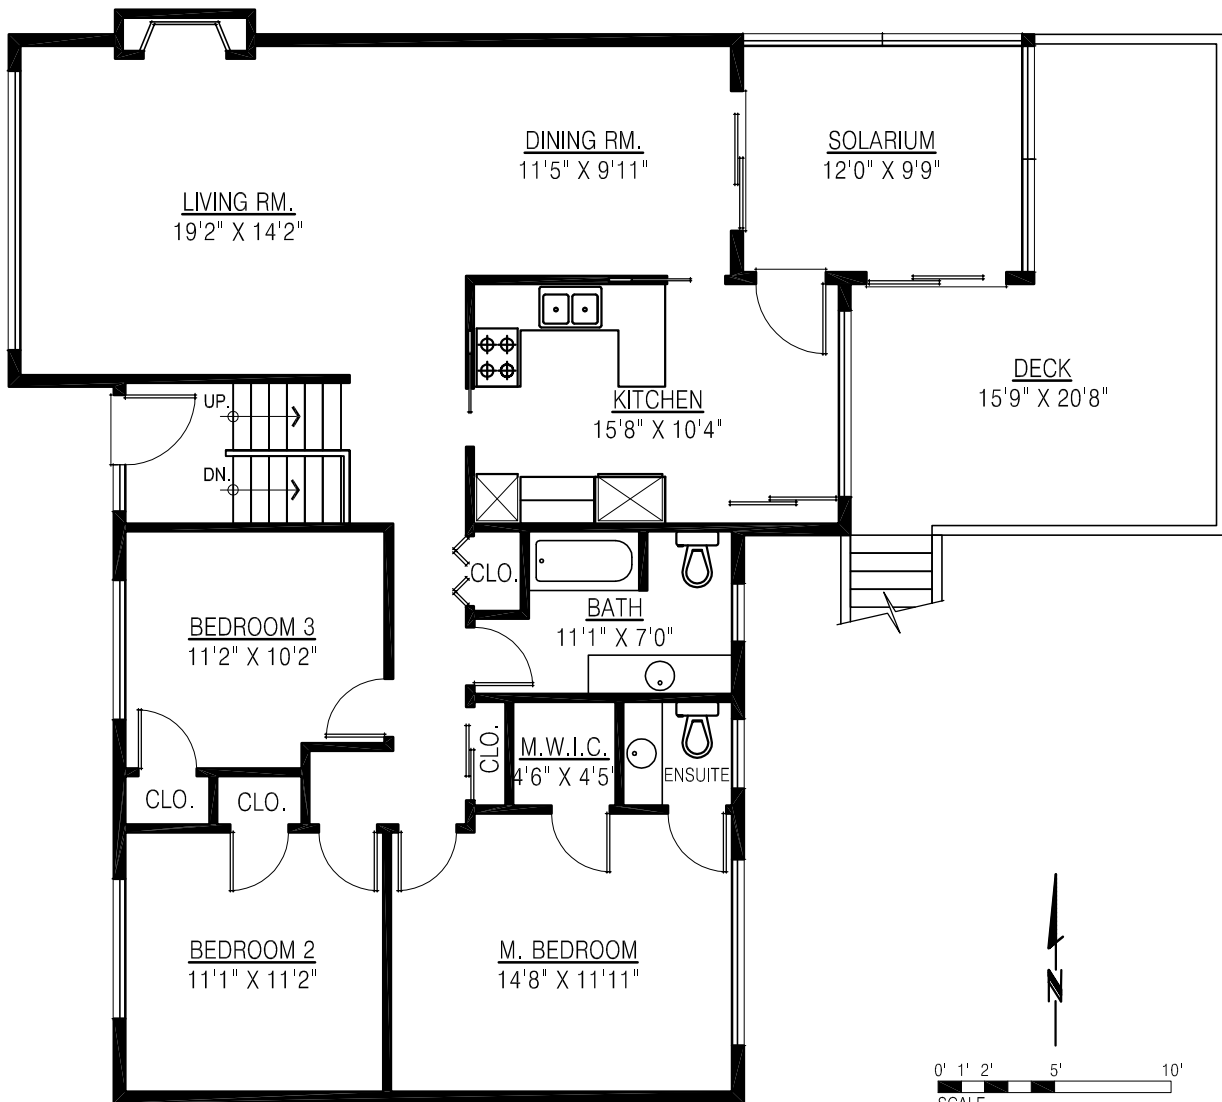

Neal Uchida

BLU Realty

604.808.8801

www.bluliving.com

neal@bluliving.com

4438 Arbutus St
Vancouver, BC

Main Floor: 1,491 sq. ft.

Lower Floor: 1,246 sq. ft.

Total: 2,737 sq. ft.

Deck: 262 sq. ft.

MAIN FLOOR PLAN

FLOOR AREA: 1,491 sq. ft.

LOWER FLOOR PLAN

FLOOR AREA: 1,246 sq. ft.